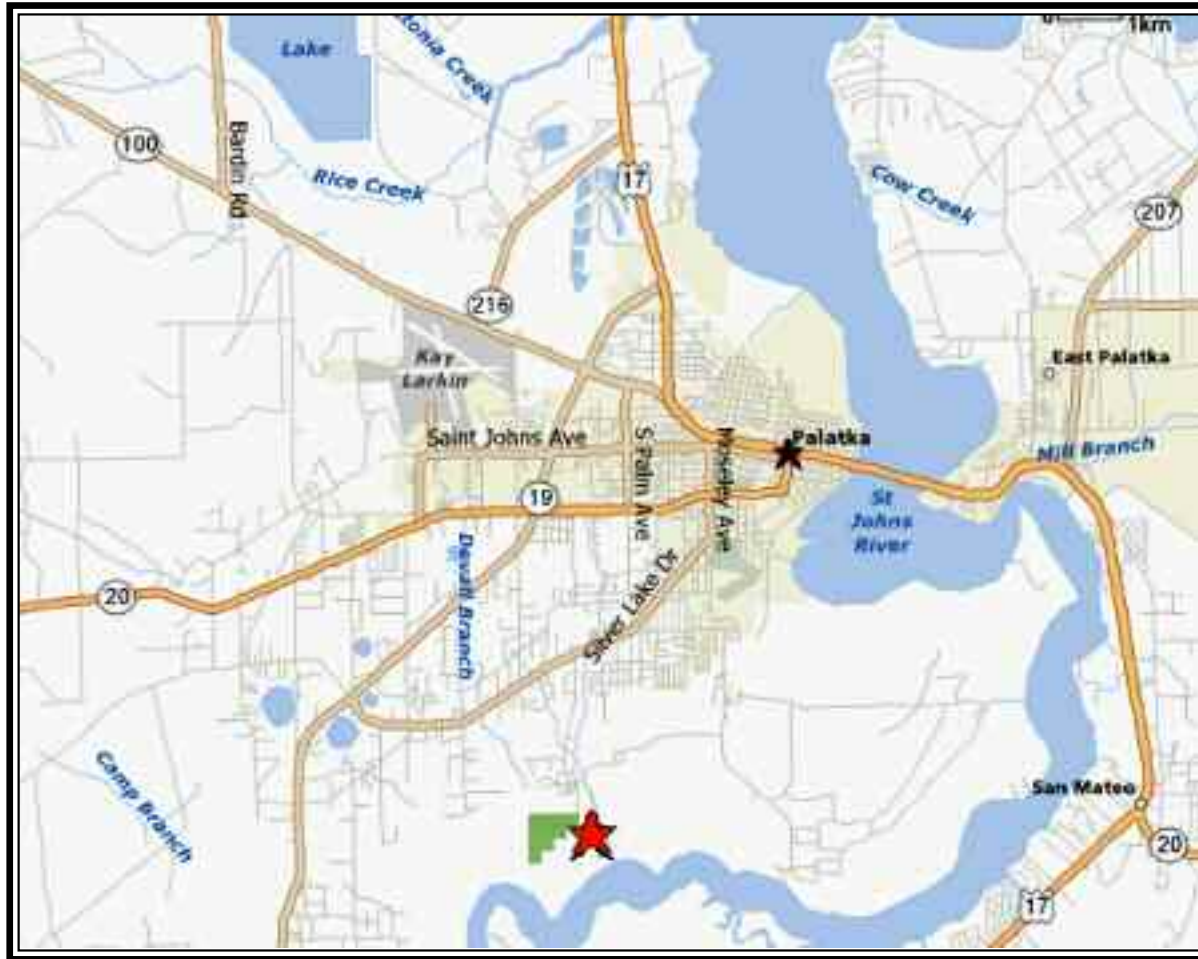

Great Florida Recreation Property!

— Great Investment • Hunting • Fishing • Camping —

Approximately 100 Acres just a Short Distance from the St. Johns River

**This property is very secluded — but it is located
within the urban fringe of Palatka, Florida**

The property is located in the fast-growing area of North Central Florida on the southern fringe of Palatka, about halfway between Gainesville and St. Augustine.

Please call for your appointment for an inspection of this land.

This property is very secluded, isolated by both a utility easement and railroad tracks with only one nearby crossing. Utilities are available. It would make an excellent place for your hunting cabin, and could turn into an excellent holding for future appreciation as Palatka continues its rapid growth.