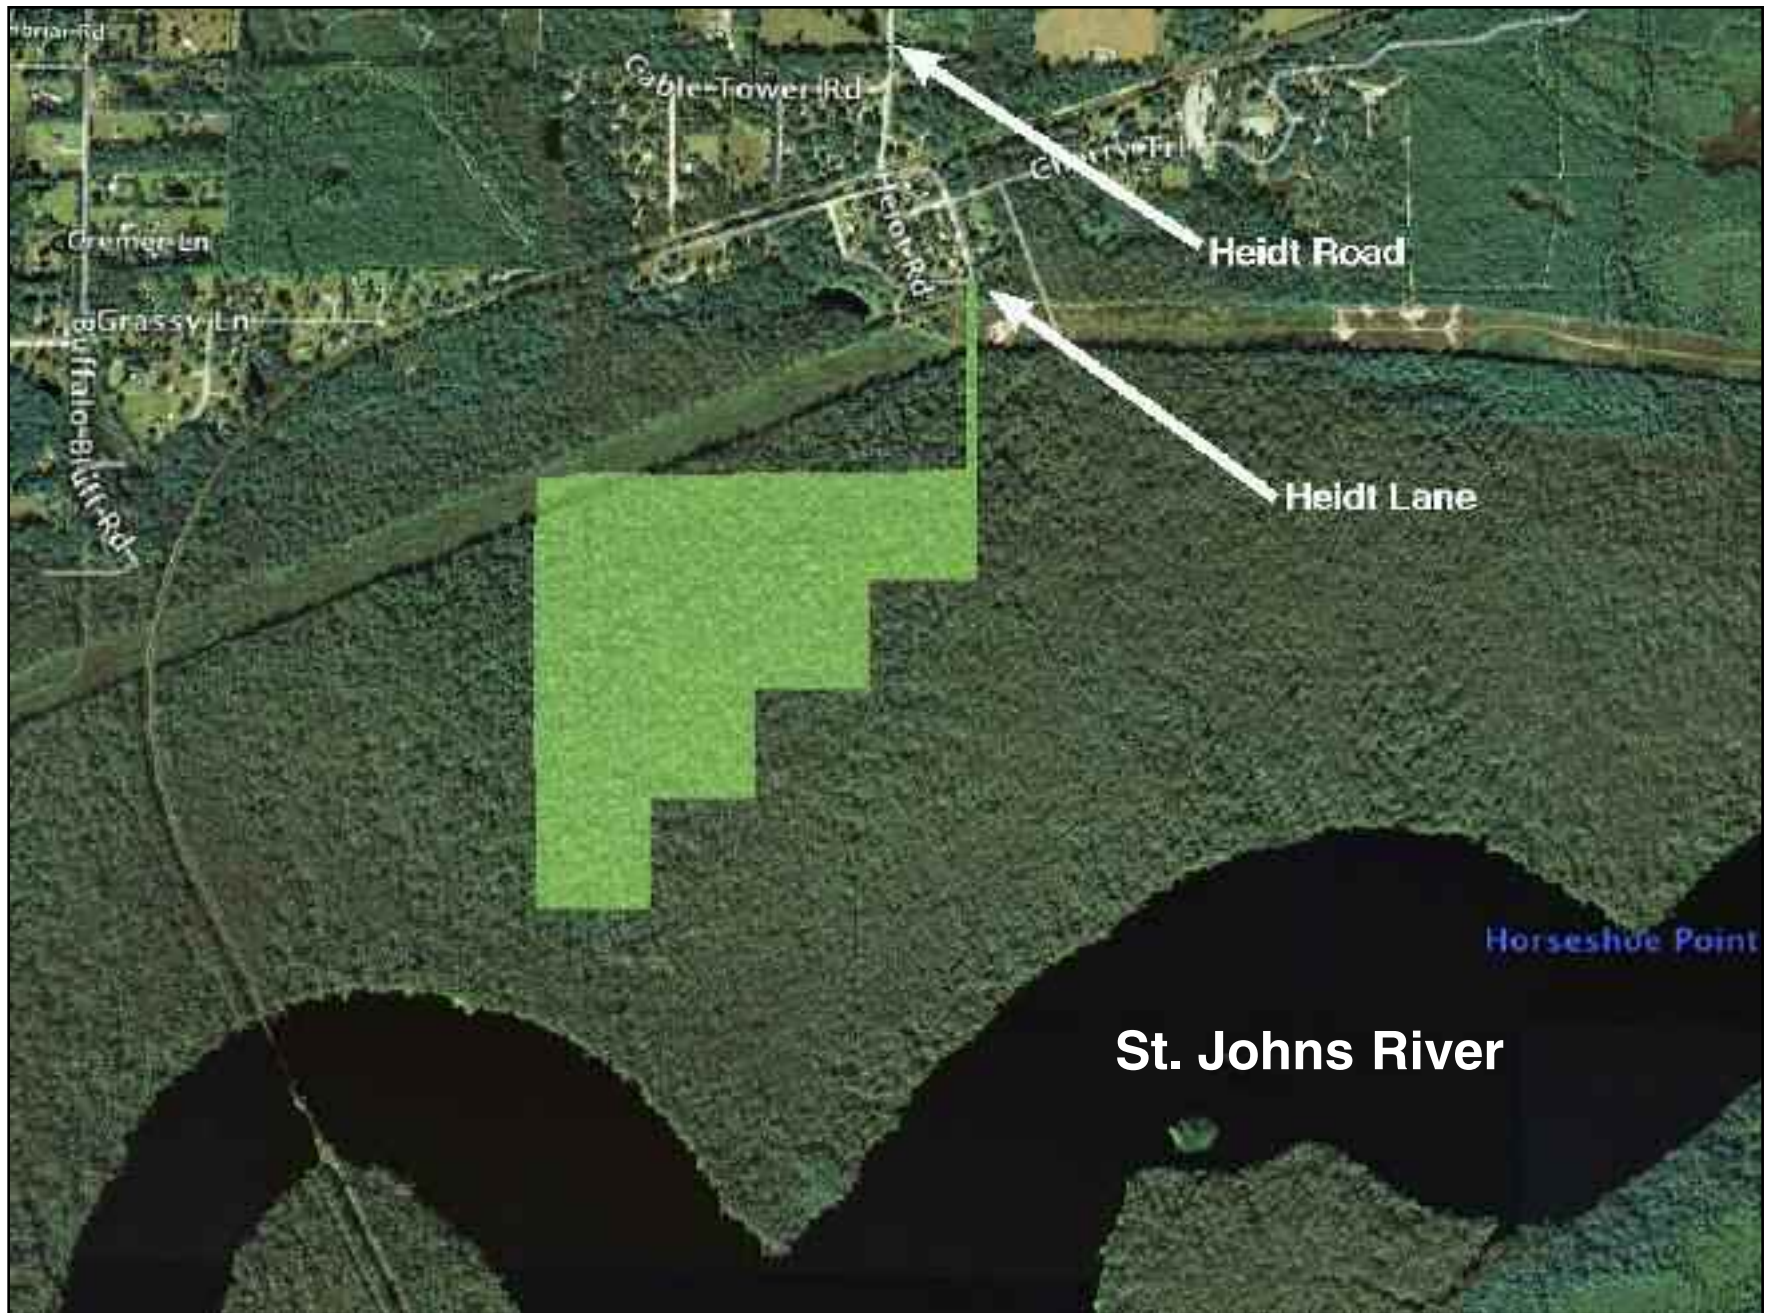

Great Florida Recreation Property!

— Great Investment • Hunting • Fishing • Camping —

Approximately 100 Acres just a Short Distance from the St. Johns River

**This property is very secluded — but it is located
within the urban fringe of Palatka, Florida**

The property is located in the fast-growing area of North Central Florida on the southern fringe of Palatka, about halfway between Gainesville and St. Augustine.

Please call for your appointment for an inspection of this land.

This property is very secluded, isolated by both a utility easement and railroad tracks with only one nearby crossing. Utilities are available. It would make an excellent place for your hunting cabin, and could turn into an excellent holding for future appreciation as Palatka continues its rapid growth.