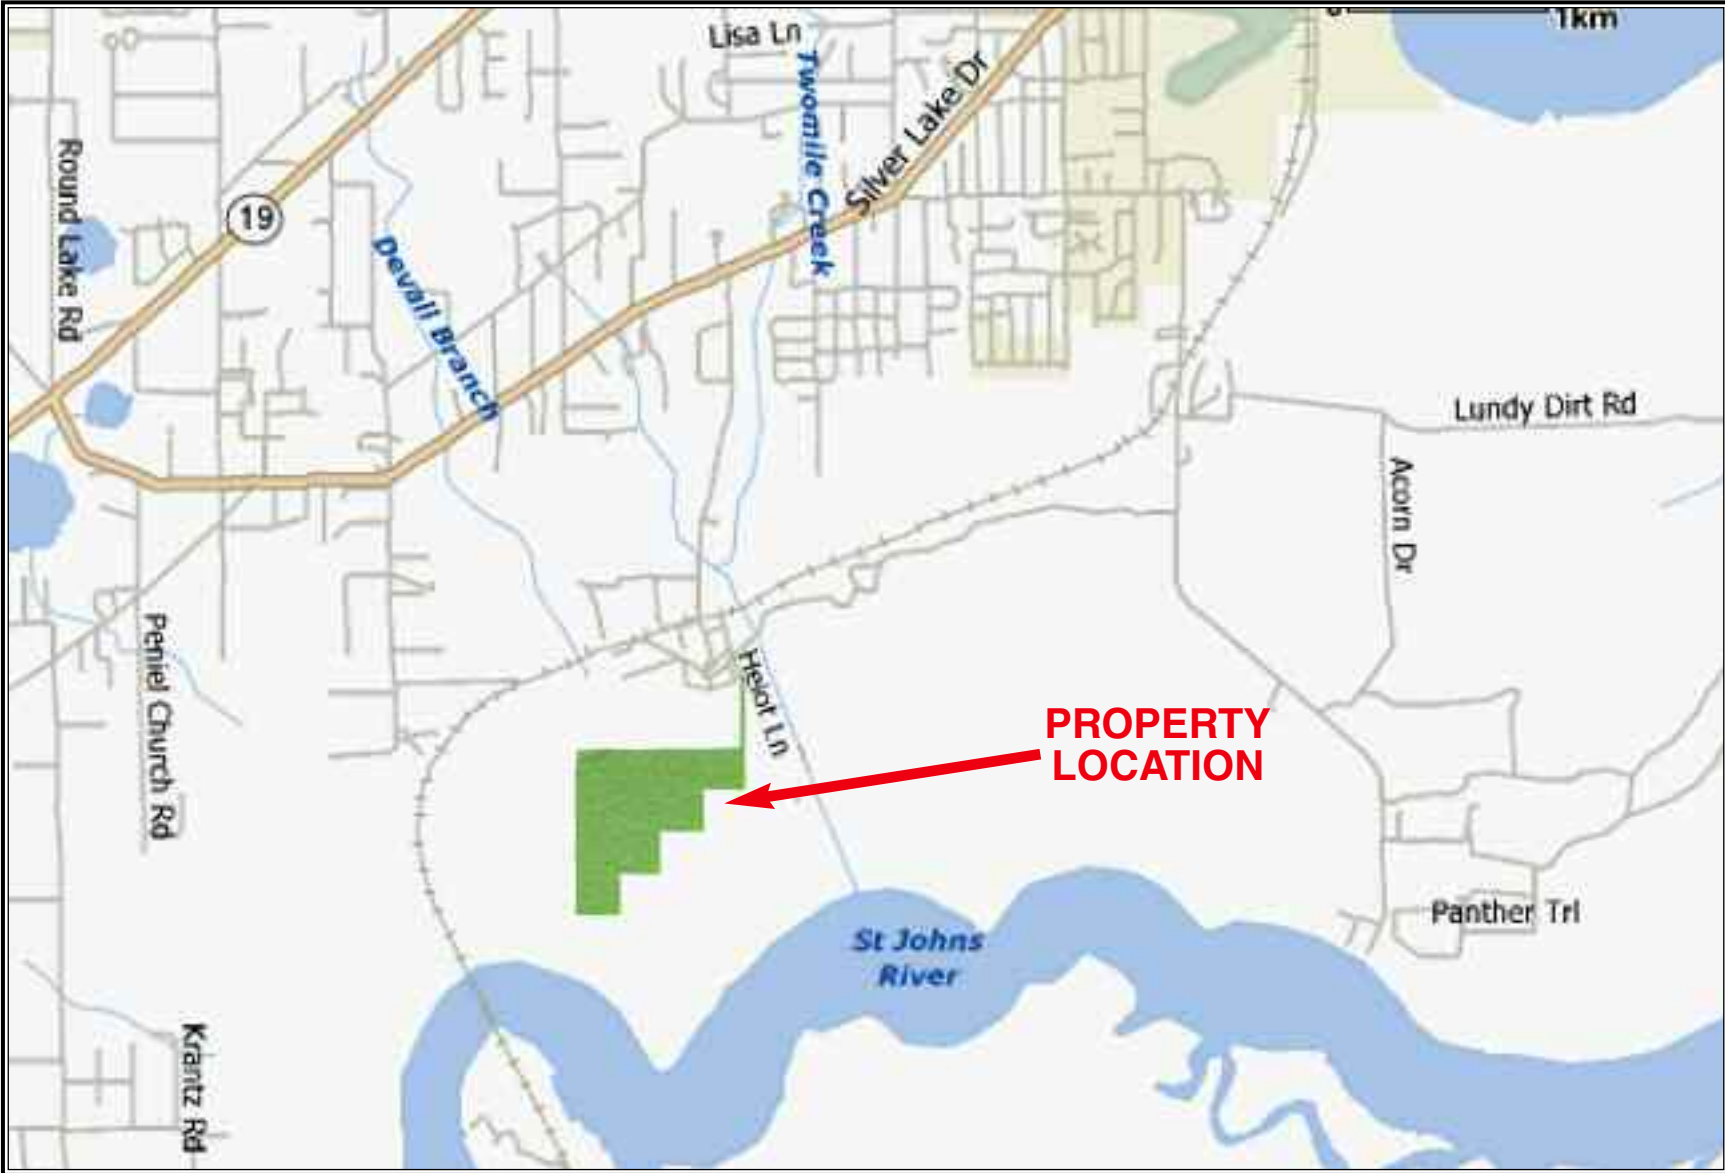

The property is located in the fast-growing area of North Central Florida on the southern fringe of Palatka, about halfway between Gainesville and St. Augustine.

Please call for your appointment for an inspection of this land.

This property is very secluded, isolated by both a utility easement and railroad tracks with only one nearby crossing. Utilities are available. It would make an excellent place for your hunting cabin, and could turn into an excellent holding for future appreciation as Palatka continues its rapid growth.