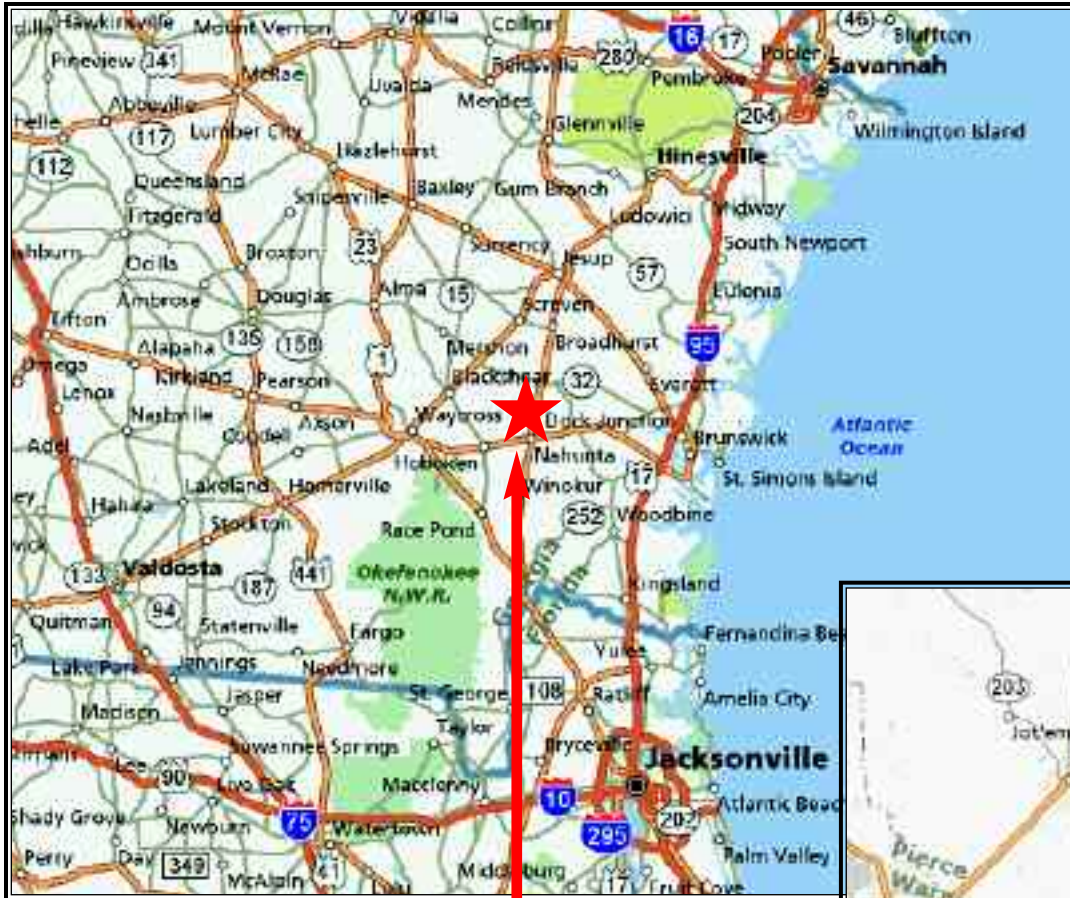

The Great Satilla River Plantation

1081 acres with about 5 miles of Beautiful Riverfront
Good Road System... Great Investment / Recreation Tract
Located Between Waycross Georgia and I-95 just north of Nahunta
An Exceptional Value, priced at \$1850 per acre!

This is a multiple page document... be sure to scroll through all pages.

THE GREAT SATILLA RIVER TRACT
1081 Acres, \$1650 per acre
Brantley County, Georgia
Tax ID: Map 0053-008, Account: 2006-59456

**Property
Location**