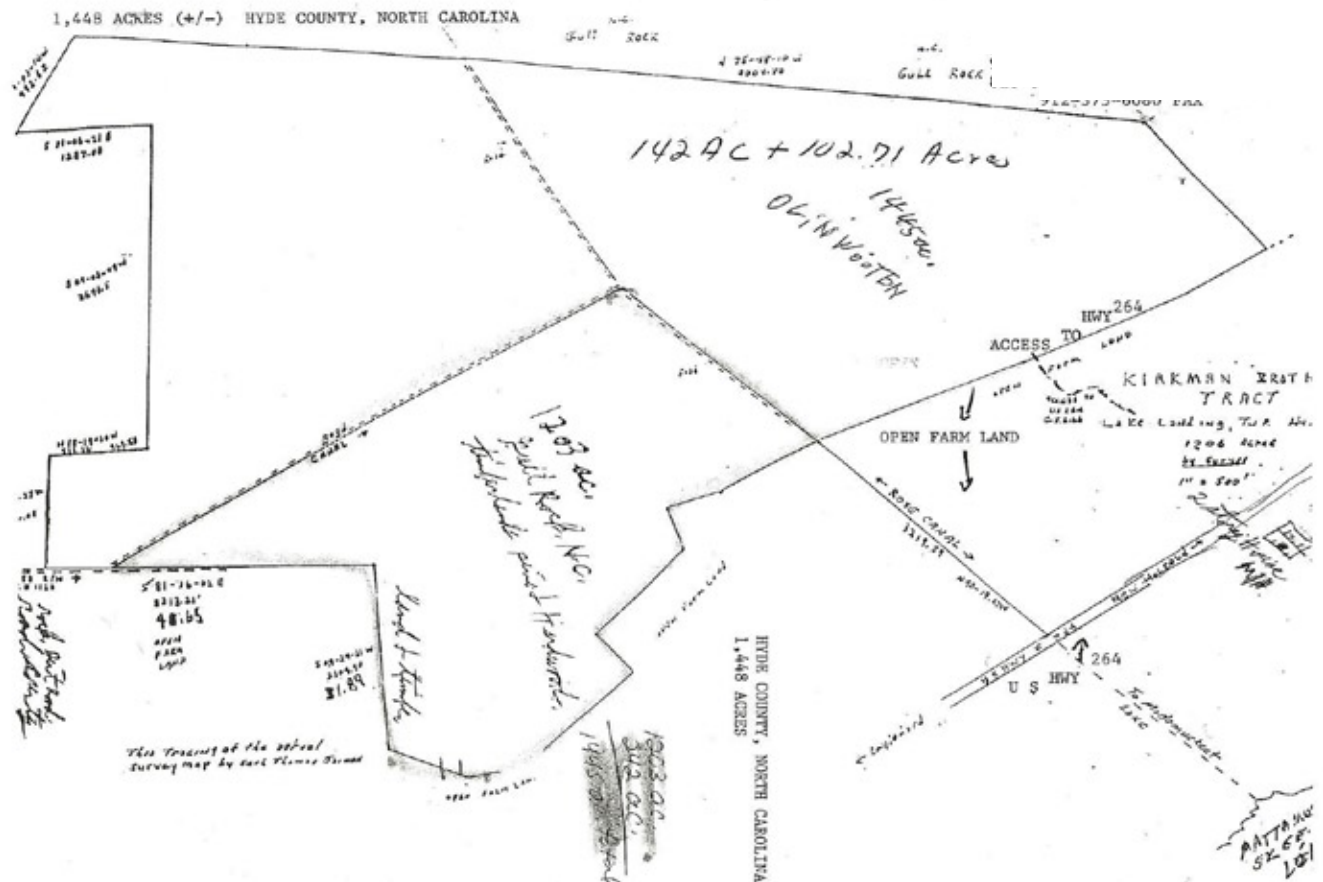

LOCATION: This tract lies within a neighbor located on the South Side of Lake Mattamuskeet, about one quarter mile South of Route # 264 and about seven miles southwest of the Village of Englehard in Hyde County, North Carolina.

DESCRIPTION : Timberland tract has a good road system and other improvements. This property also offers year round Recreational Opportunities. A great investment Property.

PRICE: \$1,600,000.00

The 1442 acres of timber are cut and are to be replanted.

Tax Id's -

203761-08068
Map 06412-010-61a

and

203163-08065
Map 05263-p8-24a

How Can The Best Property Guy Help YOU?

Simple. The Best Property Guy maintains an extensive inventory of vacant land, primarily in the southeastern United States ... from one-half acre homesites to one million acre timber tracts ... and everything in between. We also offer land in Texas, Mexico, Central and South America.